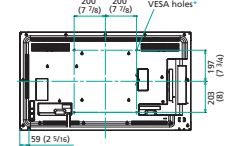

Tekniset tiedot