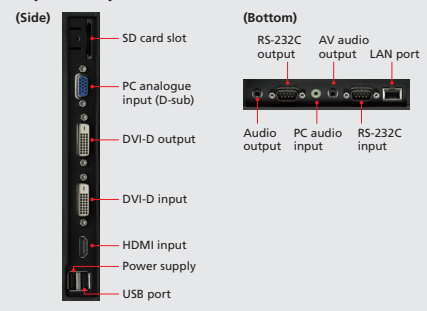

Huomautukset

Dimensions

Units: mm (inch)
* Screen dimensions
** To use the VESA-standard mounting bracket, use M6 screws that are 8 to 10 mm plus the thickness of the bracket.

Input/Output Terminals

SHARP

Inspiring ideas from technology

www.sharp.eu

SHARP BUSINESS SYSTEMS FINLAND OY
Rälssintie 6, 00720 Helsinki
puh. (09) 2525 5600, fax (09) 2525 5699
www.sharp.fi