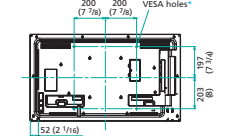

Tekniset tiedot