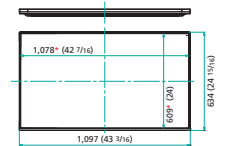

Tekniset tiedot