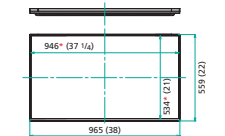

Tekniset tiedot